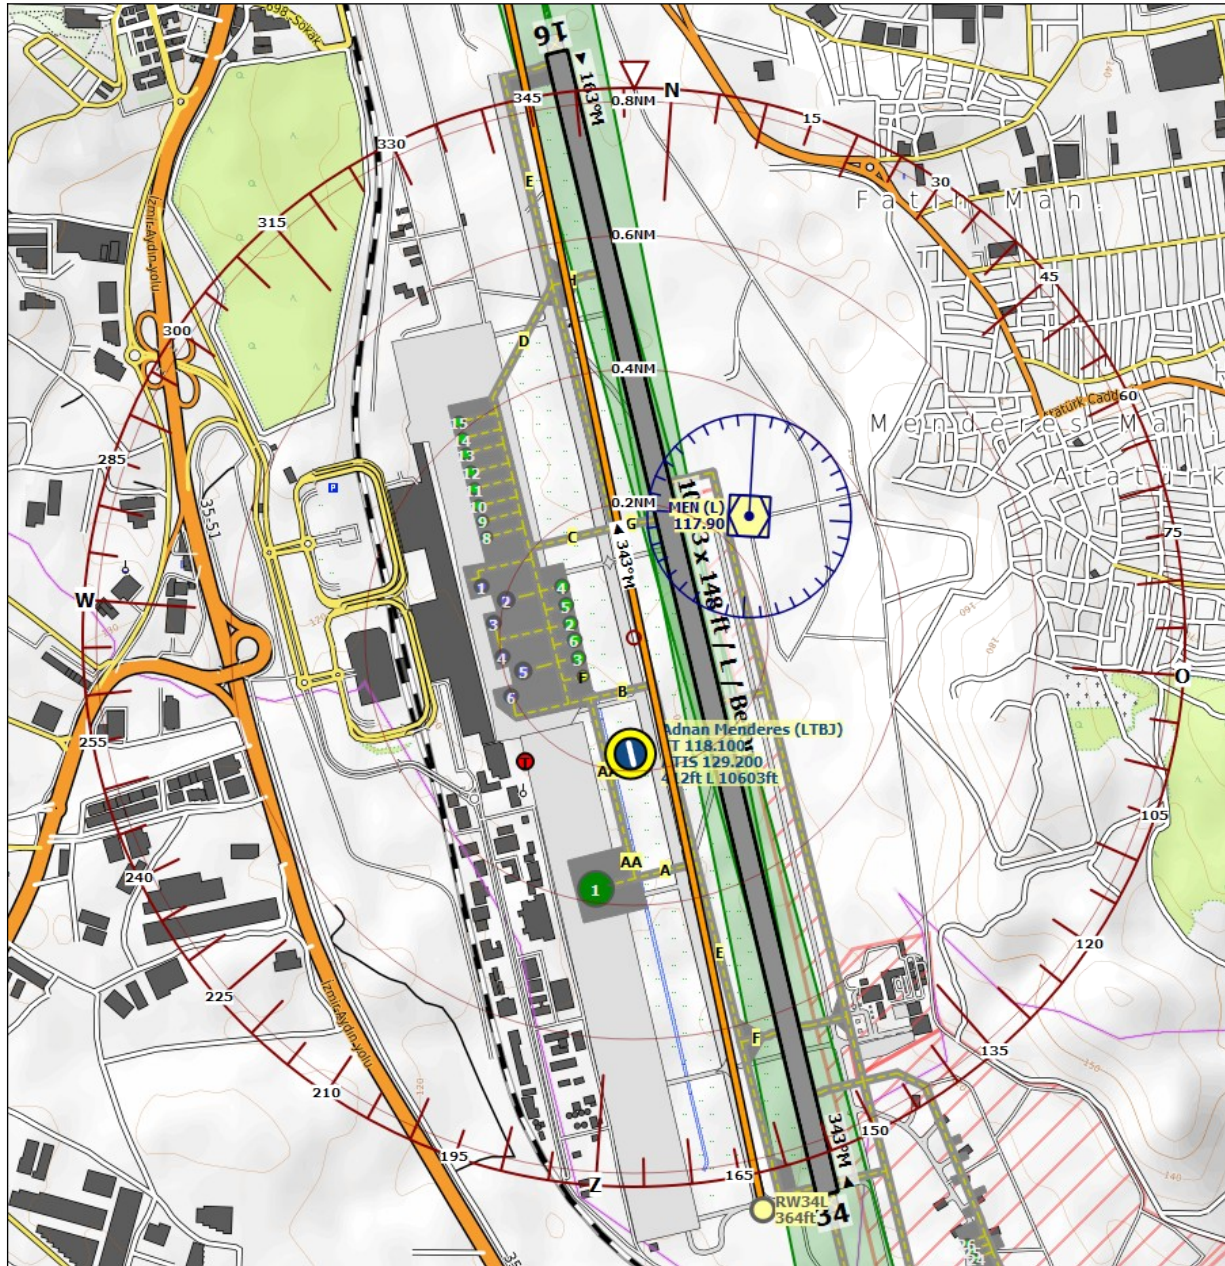

DAC-Online ATC - LTBJ Airport Chart - Little NavMap

DAC-Online ATC - LTBJ Airport Chart - Jeppesen